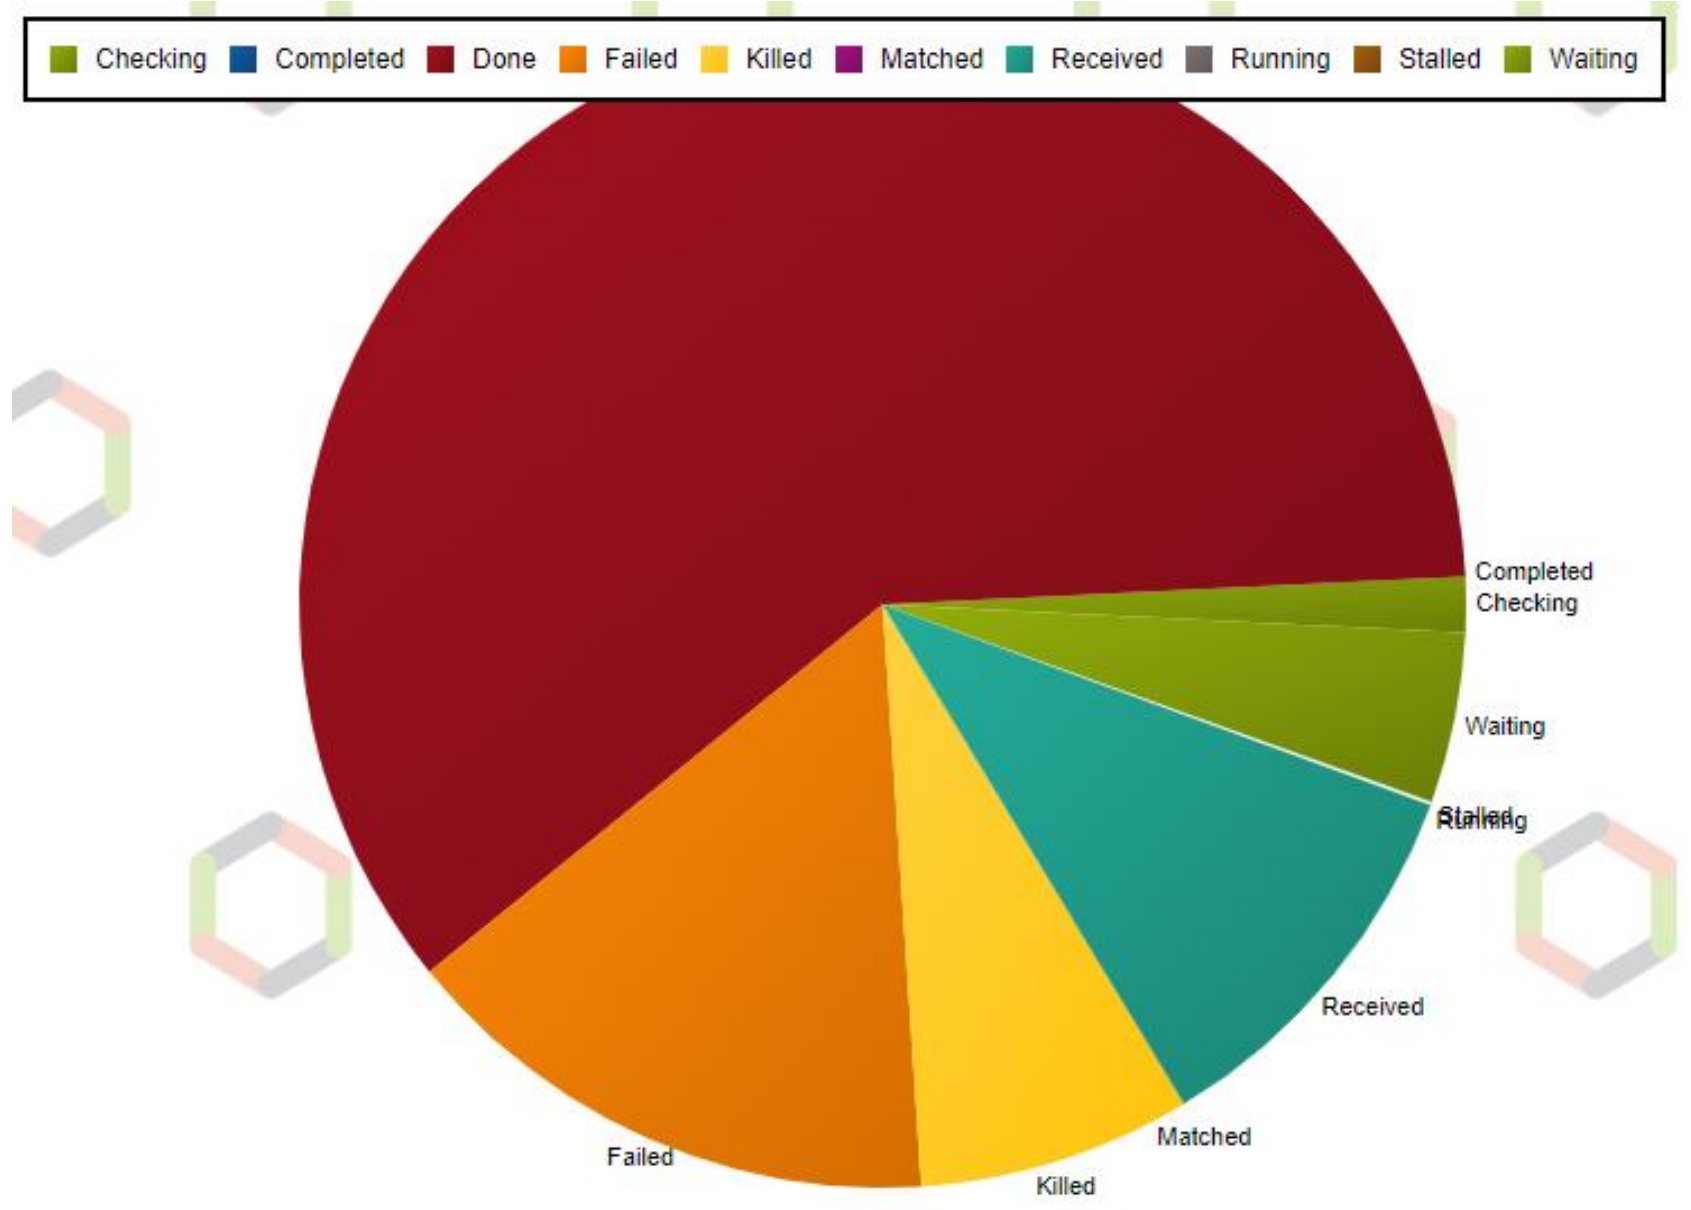

Production on Distributed Computing System

From March to now:

- $3.13 \cdot 10^7$ events have been successfully processed.
- $1.56 \cdot 10^5$ jobs have been submitted.
- $4.16 \cdot 10^8$ events need to be simulated.

More details

Simulated Events

	Final State	Simulated Events
4 Fermions	zz_h_utut	419200
	zz_h_dtdt	1135600
	zz_h_uu_nodt	481000
	zz_h_cc_nots	482800
	ww_h_cuxx	1709400
	ww_h_uubd	100000
	ww_h_uusd	205800
	ww_hccb	100000
	ww_h_ccds	60600
	zzorww_h_udu d	3970000
zzorww_h_cscs	3970000	
2 Fermions	e2e2	17276000
	e3e3	5500000
Total		35410400

Events that needed to be simulated

Final State	Expected
szel_nunu	149581
szel_tau	758207
sw_sl	13025535
ww_h_cuxx	17147189
qq	250284565
e3e3	22093447
bhabha	126210660
Total	429669184

Status of the last month

Status of the last month

Status	
Key	Value
 Checking	1795 (-5)
 Completed	4 (+1)
 Done	71170 (+8)
 Failed	18024 (+4)
 Killed	8984
 Matched	4
 Received	12653 (-103)
 Running	98 (+2)
 Stalled	13
 Waiting	5705 (+93)