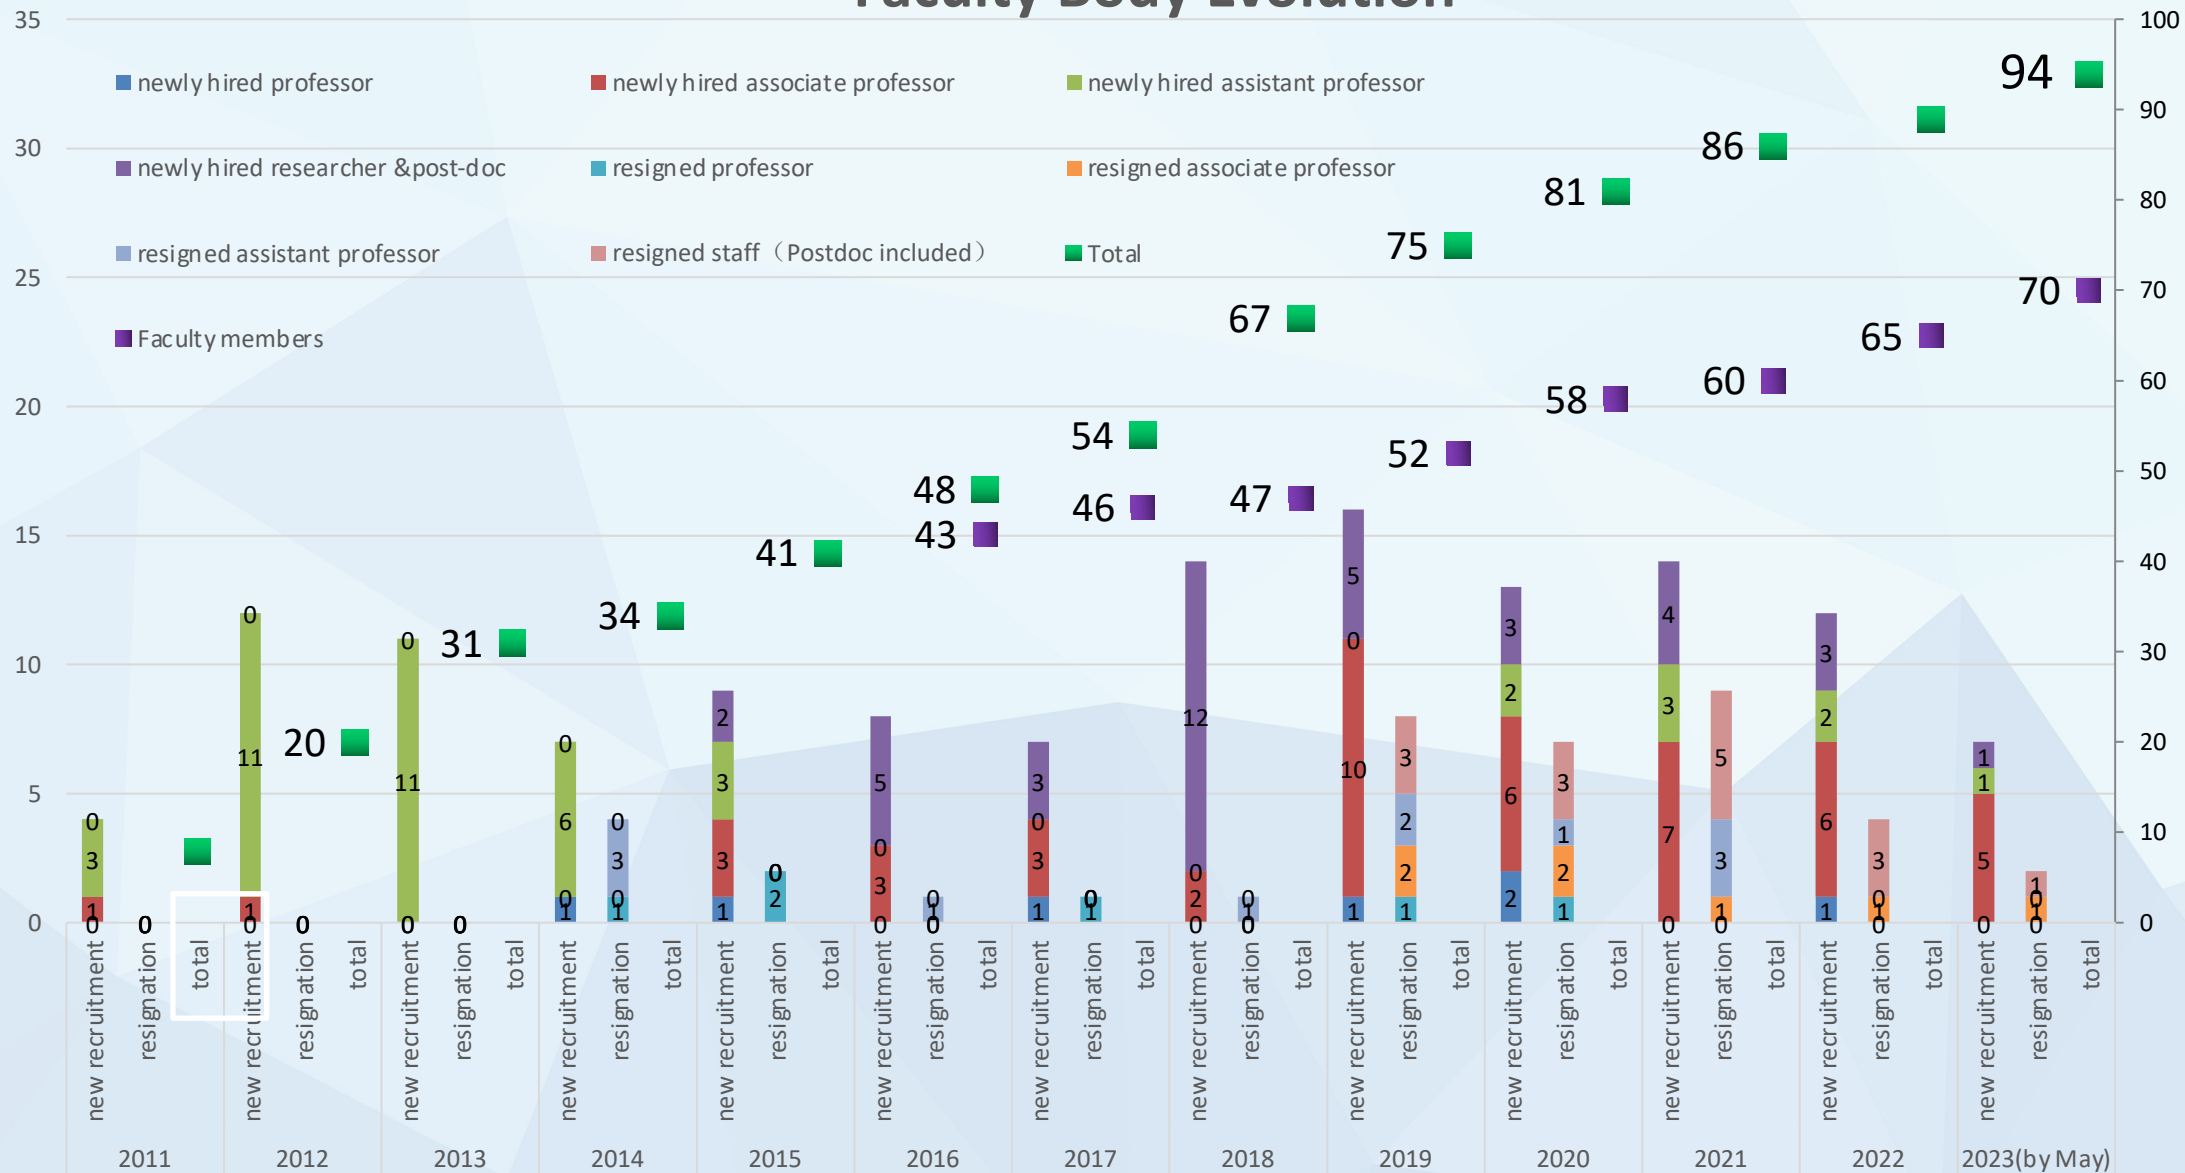

Faculty Body Evolution