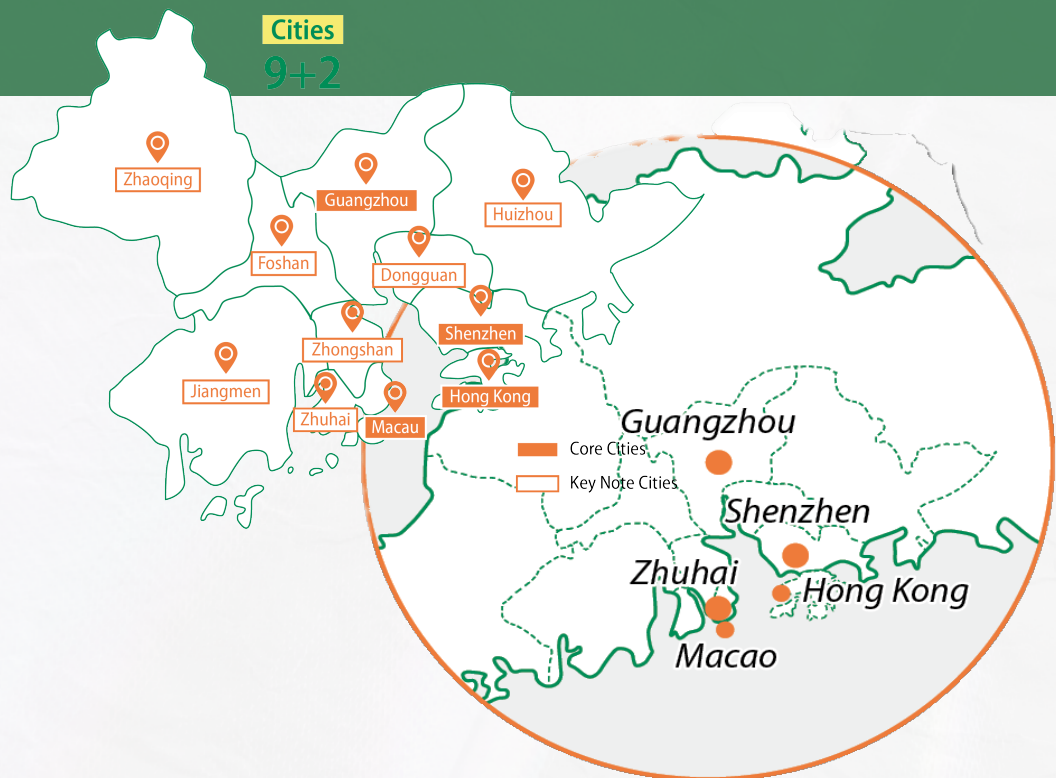

The 29th International Workshop on Weak Interactions and Neutrinos (WIN2023)

July 3 – July 8, 2023
SYSU ZHUHAI CAMPUS, CHINA

Welcome

Hosted by

中山大學
SUN YAT-SEN UNIVERSITY

Organized by

中山大學 中法核工程与技术学院
Institut franco-chinois de l'énergie nucléaire université Sun Yat-sen

Biology & Biochemistry

Engineering

9 Disciplines Top 0.1%, **20** disciplines top 1% (ESI Ranking)

CROSS DISCIPLINARY

SYSU Welcomes You All!

Enjoy Your Meeting!

Cities
9+2

A Brief Introduction to IFCEN:

Clean energy and Health through Nuclear Technology

Sino-French Institute of Nuclear Engineering & Technology
Sun Yat-sen University

1 university, 3 cities, 5 campuses

Zhuhai Campus
(where IFCEN is)

Shenzhen Campus