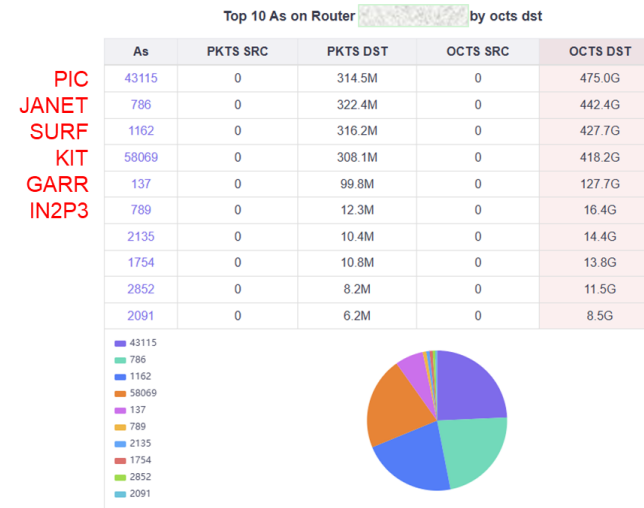

Domestic Peering Router

Domestic Exchange Switch

IHEP

CSTNET

China Unicom

China Mobile

China Telecom

CERNET
(IPv4)

CERNET2
(IPv6)

FITI
(IPv6)

LHCONE traffic Top 10 over CERNET-GEANT link

(1 Mar 2024 – 31 Aug 2024)

GEANT → CERNET

Top 10 AS sorted by src address

Top 10 AS sorted by dest address

CERNET → GEANT

Top 10 AS sorted by src address

Top 10 AS sorted by dest address

LHCONE traffic Top 10 over CERNET-TEIN link

(1 Mar 2024 – 31 Aug 2024)

TEIN → CERNET

Top 10 AS sorted by src address

Top 10 AS sorted by dest address