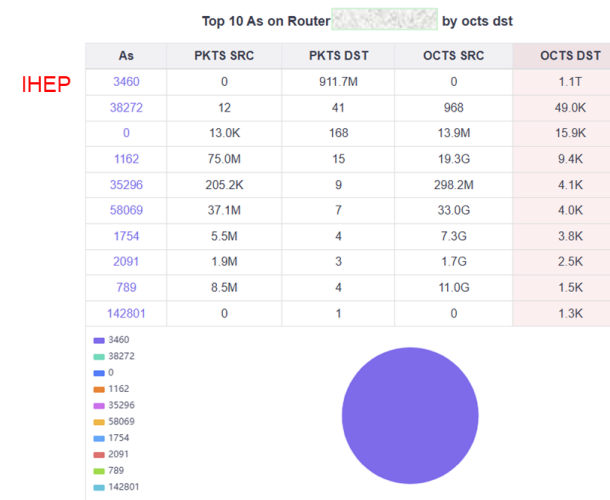

Domestic Peering Router

Domestic Exchange Switch

IHEP

CSTNET

China Unicom

China Mobile

China Telecom

CERNET
(IPv4)

CERNET2
(IPv6)

FITI
(IPv6)

LHCONE traffic Top 10 over CERNET-GEANT link

(1 Mar 2024 – 31 Aug 2024)

GEANT → CERNET

Top 10 AS sorted by src address

Top 10 AS sorted by dest address

CERNET → GEANT

Top 10 AS sorted by src address

Top 10 AS sorted by dest address

LHCONE traffic Top 10 over CERNET-TEIN link

(1 Mar 2024 – 31 Aug 2024)

TEIN → CERNET

Top 10 AS sorted by src address

Top 10 AS sorted by dest address