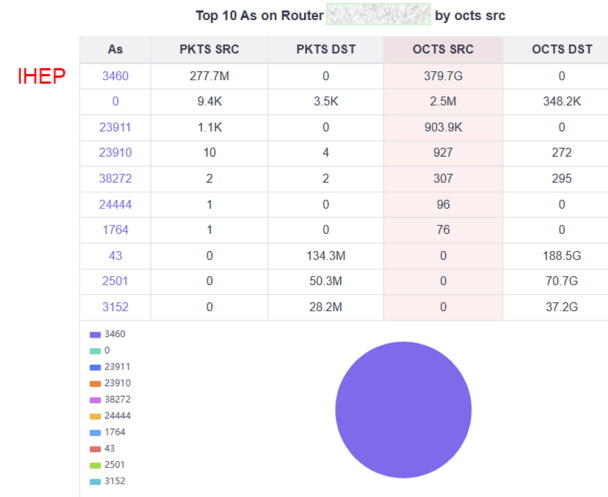

CERNET2
(IPv6)

FITI
(IPv6)

LHCONE traffic Top 10 over CERNET-GEANT link

(1 Mar 2024 – 31 Aug 2024)

GEANT → CERNET

Top 10 AS sorted by src address

Top 10 AS sorted by dest address

CERNET → GEANT

Top 10 AS sorted by src address

Top 10 AS sorted by dest address

LHCONE traffic Top 10 over CERNET-TEIN link

(1 Mar 2024 – 31 Aug 2024)

TEIN → CERNET

Top 10 AS sorted by src address

Top 10 AS sorted by dest address

CERNET → TEIN

Top 10 AS sorted by src address

Top 10 AS sorted by dest address

Future plan for LHCONE

- **Extending LHCONE L3VPN to LHCONE participants in CERNET, e.g. faculty or lab in university**
- User research by CERNET team
 - Tsinghua University, Peking University, Lanzhou University, Central China Normal University etc.
- Challenge
 - Policy of campus network: L3VPN deployment (dedicated link from LHCONE participant to CERNET backbone?)
 - Bandwidth: LHCONE burst traffic vs. campus customer traffic
- **Extending LHCONE peering with international partners**