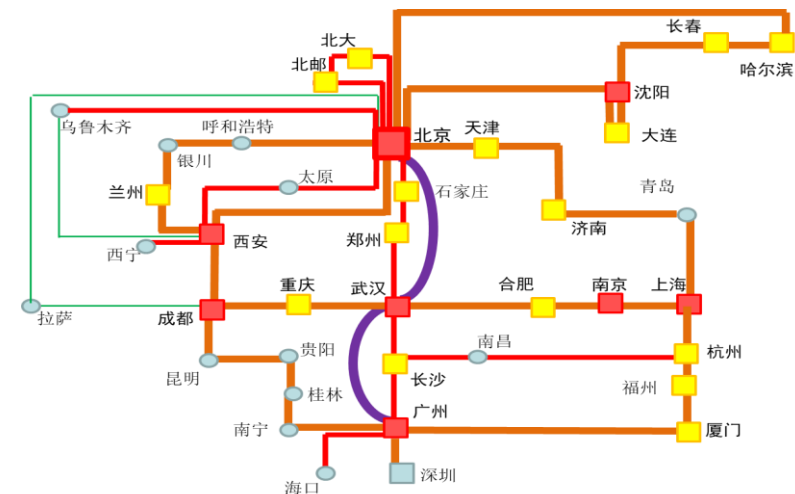

Backbone

- **Optical transmission backbone**
 - 32,000km dark fiber
- **Two IP backbones**
 - CERNET (AS4538): Pure IPv4 (since 1994)
 - CERNET2 (AS23910): Pure IPv6 (since 2004)
- **41 PoPs with unified access node**
 - One AS for each PoP
- **100G/400G backbone links**
- **2000+ Universities & Research Institutes**
- **20M end users**

Upgrade project

- **Optical transmission backbone**

- 2023: 17,000km
- 2024: 15,000km

- **IP backbone**

- Upgrade for CERNET is underway, which is supposed to be all ready for Terabit connection in the near future
- Upgrade for CERNET2 is under preparation

LHCONE L3VPN peering

APAN-JP, KREONET, HARNET, HKIX

SURF GARR CERN

JGN KREONET

Internet2, ESnet, TransPAC, PacWave

CERNET GXP

Beijing

Global Peering Router

The background features a large, faint watermark of the Tsinghua University seal. The seal is circular with a rope-like border. Inside the border, the Chinese characters "清華大學" (Tsinghua University) are written at the top, and "TSINGHUA UNIVERSITY" is written at the bottom. In the center of the seal is a five-pointed star.