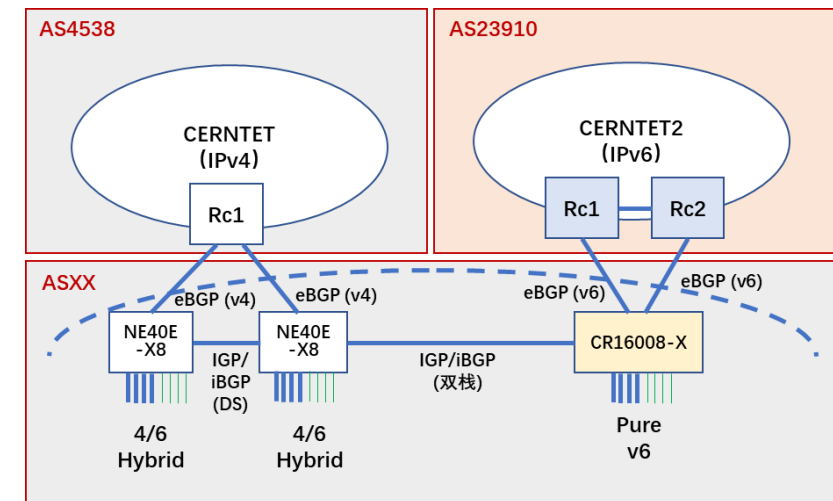

Backbone

- **Optical transmission backbone**
 - 32,000km dark fiber
- **Two IP backbones**
 - CERNET (AS4538): Pure IPv4 (since 1994)
 - CERNET2 (AS23910): Pure IPv6 (since 2004)
- **41 PoPs with unified access node**
 - One AS for each PoP
- **100G/400G backbone links**
- **2000+ Universities & Research Institutes**
- **20M end users**

Upgrade project

- **Optical transmission backbone**

- 2023: 17,000km
- 2024: 15,000km

- **IP backbone**

- Upgrade for CERNET is underway, which is supposed to be all ready for Terabit connection in the near future
- Upgrade for CERNET2 is under preparation