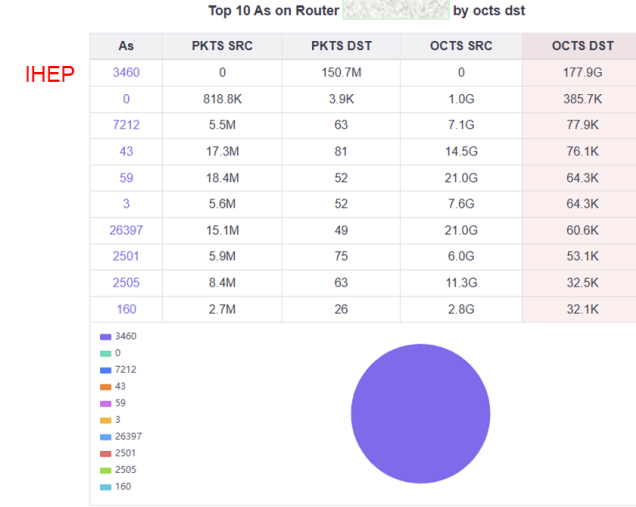

CERNET2
(IPv6)

FITI
(IPv6)

LHCONE traffic Top 10 over CERNET-GEANT link

(1 Mar 2024 – 31 Aug 2024)

GEANT → CERNET

Top 10 AS sorted by src address

Top 10 AS sorted by dest address

CERNET → GEANT

Top 10 AS sorted by src address

Top 10 AS sorted by dest address

LHCONE traffic Top 10 over CERNET-TEIN link

(1 Mar 2024 – 31 Aug 2024)

TEIN → CERNET

Top 10 AS sorted by src address

Top 10 AS sorted by dest address

CERNET → TEIN

Top 10 AS sorted by src address

Top 10 AS sorted by dest address

Future plan for LHCONE

- **Extending LHCONE L3VPN to LHCONE participants in CERNET, e.g. faculty or lab in university**
- User research by CERNET team
 - Tsinghua University, Peking University, Lanzhou University, Central China Normal University etc.
- Challenge
 - Policy of campus network: L3VPN deployment (dedicated link from LHCONE participant to CERNET backbone?)
 - Bandwidth: LHCONE burst traffic vs. campus customer traffic
- **Extending LHCONE peering with international partners**