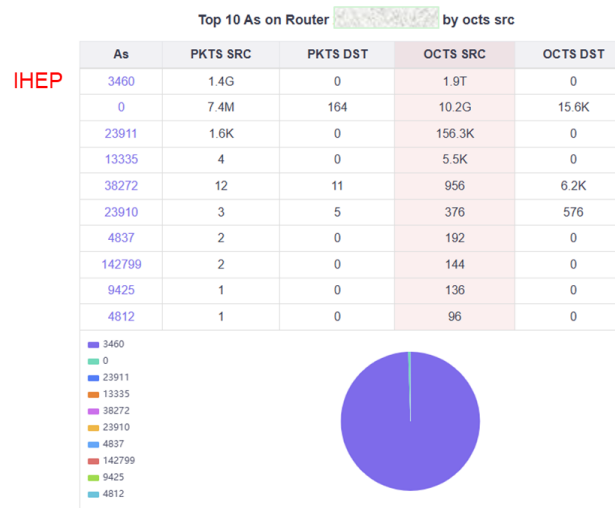

Domestic Peering Router

Domestic Exchange Switch

IHEP

CSTNET

China Unicom

China Mobile

China Telecom

CERNET
(IPv4)

CERNET2
(IPv6)

FITI
(IPv6)

LHCONE traffic Top 10 over CERNET-GEANT link

(1 Mar 2024 – 31 Aug 2024)

GEANT → CERNET

Top 10 AS sorted by src address

Top 10 AS sorted by dest address

CERNET → GEANT

Top 10 AS sorted by src address

Top 10 AS sorted by dest address

LHCONE traffic Top 10 over CERNET-TEIN link

(1 Mar 2024 – 31 Aug 2024)

TEIN → CERNET

Top 10 AS sorted by src address

Top 10 AS sorted by dest address