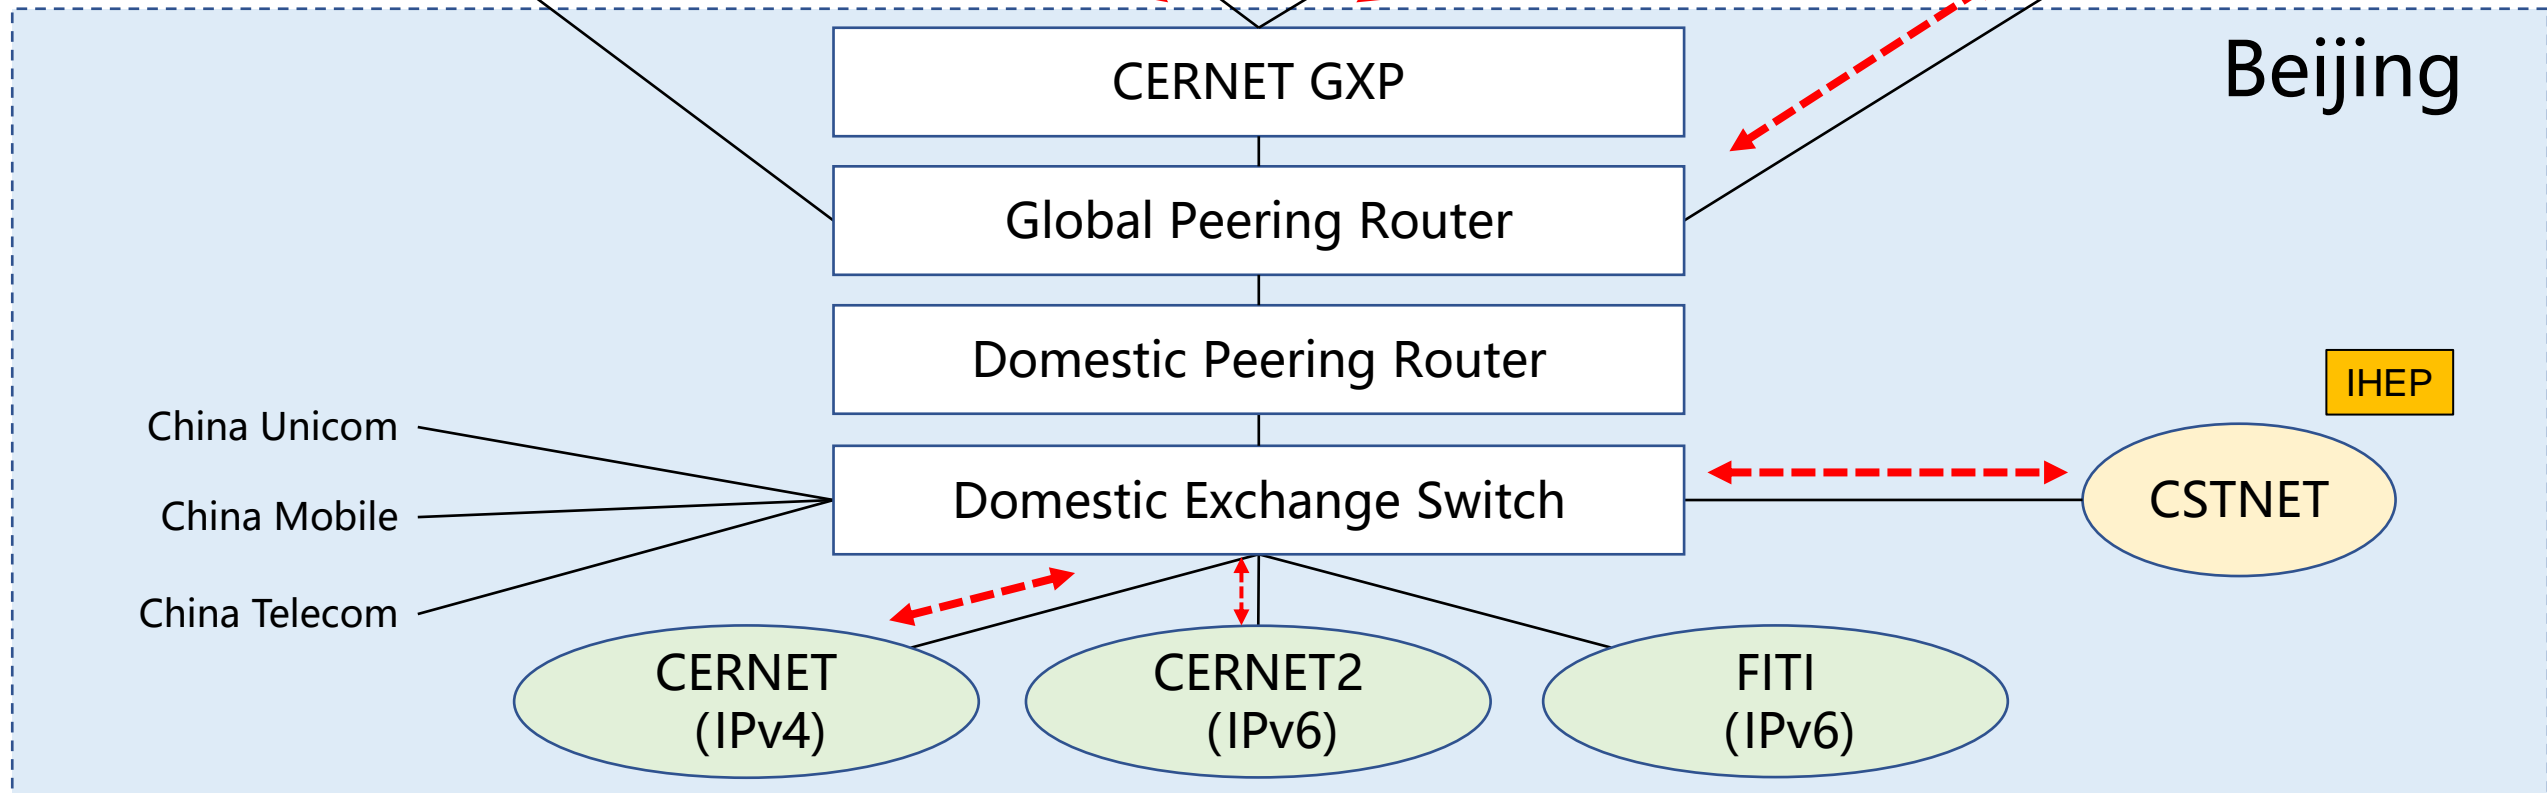

LHCONE L3VPN peering

APAN-JP, KREONET, HARNET, HKIX

SURF GARR CERN

JGN KREONET

Internet2, ESnet, TransPAC, PacWave

CERNET GXP

Beijing

Global Peering Router

Domestic Peering Router

Domestic Exchange Switch

IHEP

CSTNET

China Unicom

China Mobile

China Telecom

CERNET
(IPv4)

CERNET2
(IPv6)

FITI
(IPv6)

LHCONE traffic Top 10 over CERNET-GEANT link

(1 Mar 2024 – 31 Aug 2024)

GEANT → CERNET

Top 10 AS sorted by src address

Top 10 AS sorted by dest address

CERNET → GEANT

The background features a large, faint watermark of the Tsinghua University seal. The seal is circular with a rope-like border. Inside the border, the Chinese characters "清華大學" (Tsinghua University) are written at the top, and "TSINGHUA UNIVERSITY" is written at the bottom. In the center of the seal is a five-pointed star.