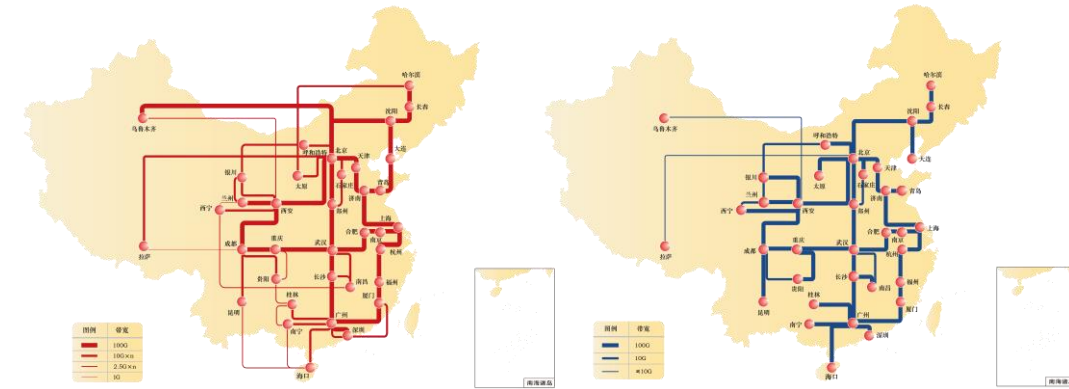

Backbone

- **Optical transmission backbone**
 - 32,000km dark fiber
- **Two IP backbones**
 - CERNET (AS4538): Pure IPv4 (since 1994)
 - CERNET2 (AS23910): Pure IPv6 (since 2004)
- **41 PoPs with unified access node**
 - One AS for each PoP
- **100G/400G backbone links**
- **2000+ Universities & Research Institutes**
- **20M end users**

The background features a large, faint watermark of the Tsinghua University seal. The seal is circular with a rope-like border. Inside the border, the Chinese characters "清華大學" (Tsinghua University) are written at the top, and "TSINGHUA UNIVERSITY" is written at the bottom. In the center of the seal is a five-pointed star.