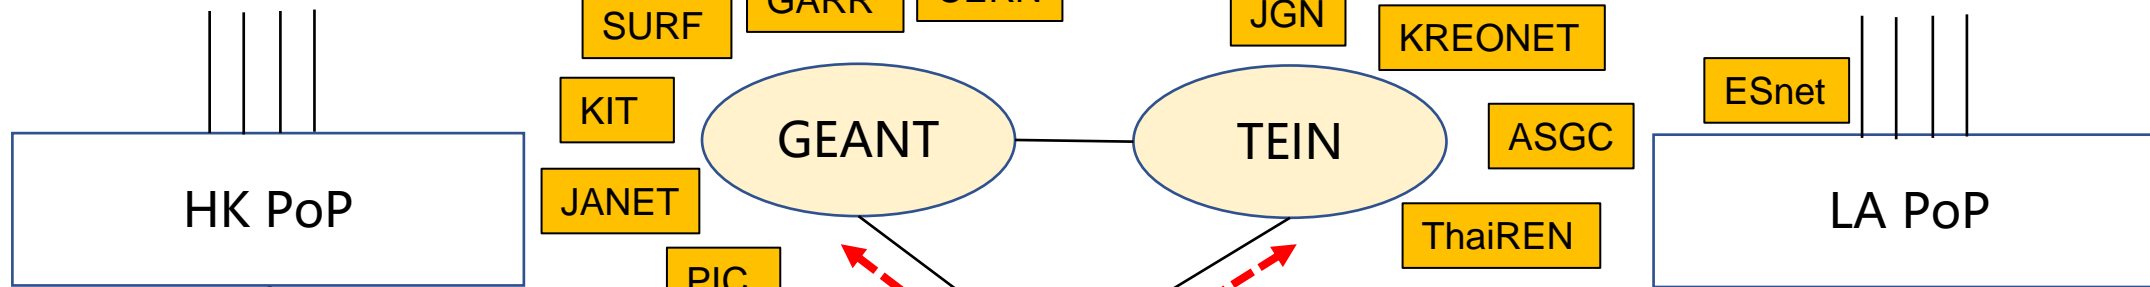

LHCONE L3VPN peering

APAN-JP, KREONET, HARNET, HKIX

SURF GARR CERN

JGN KREONET

Internet2, ESnet, TransPAC, PacWave