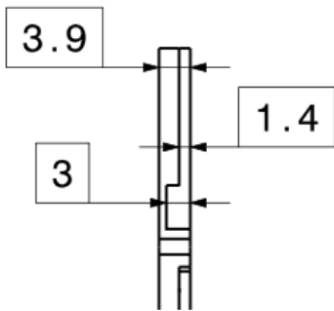

Measurement of the DU

- Decide how to measure the planarity of the DU
 - ✓ Ensure the modules fits the DU and safely installed on the cooling plate

Results from the company

1.4126 – 1.5170 mm

Vue de gauche
Echelle : 1:1