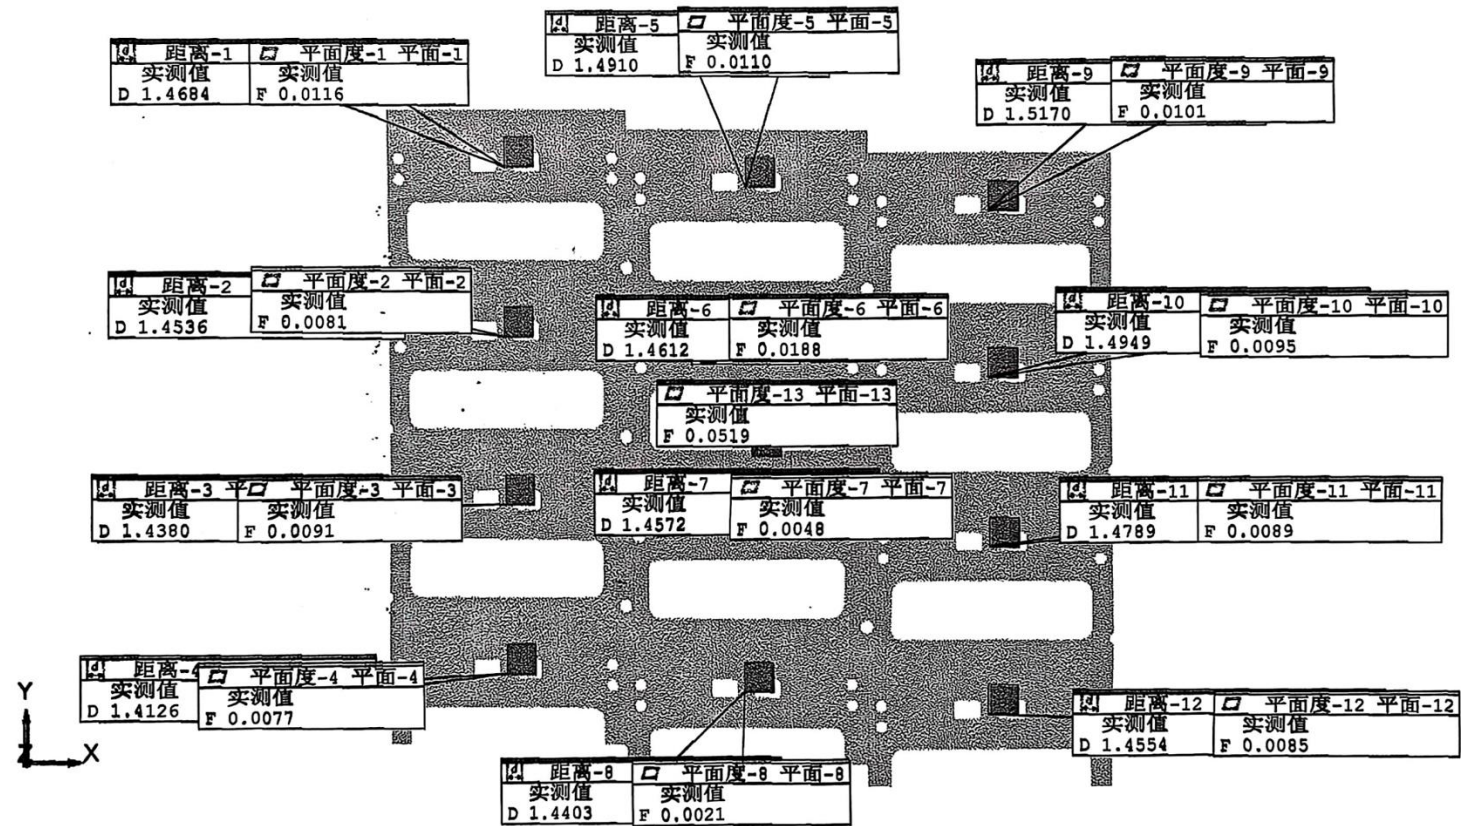

Measurement of the DU

- Decide how to measure the planarity of the DU
 - ✓ Ensure the modules fits the DU and safely installed on the cooling plate

Results from the company

1.4126 – 1.5170 mm

Vue de gauche
Echelle : 1:1

客户编号	8828	142		
------	------	-----	--	--