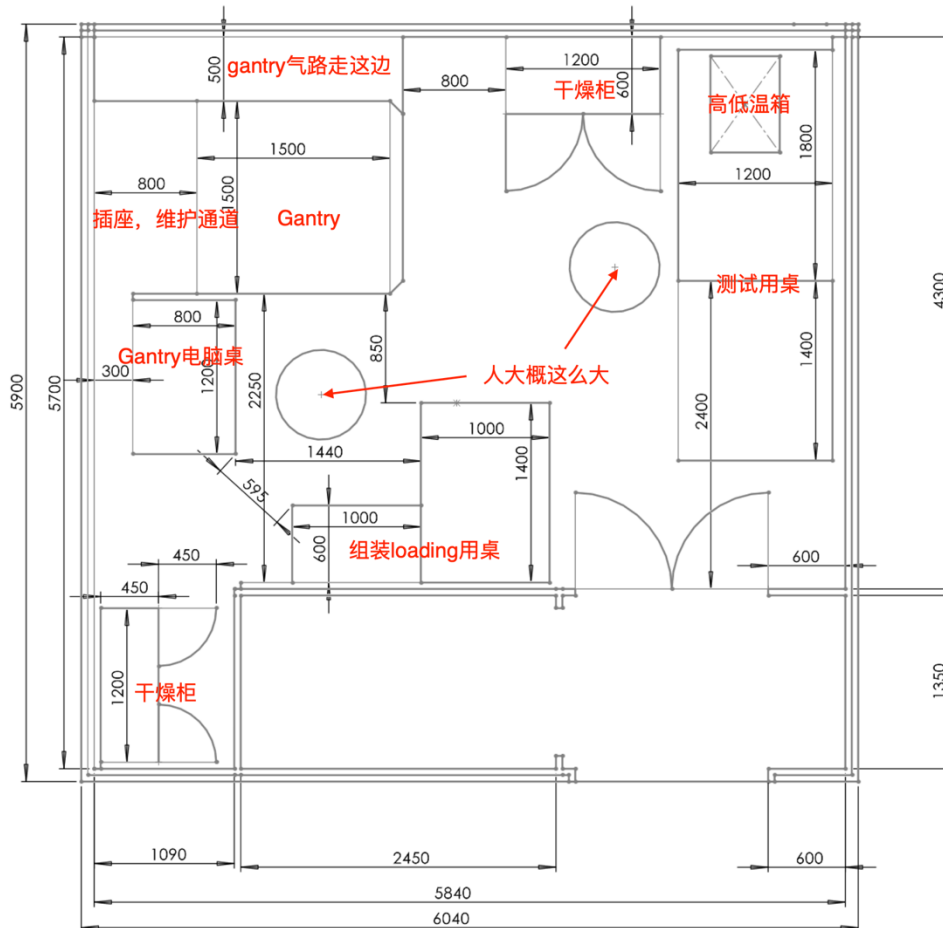

Detector Unit

Yunyun Fan
2025.3.17

Move Gantry from 107 to 108

- Contact with the company to make sure the hardness of the floor of 108 is simimilar to 107
 - Will discuss this week
- Gantry: 500 kg
- Contact with the engineer at IHEP to help move the gantry with pallet truck

Measurement of the DU

- Decide how to measure the planarity of the DU
 - ✓ Ensure the modules fits the DU and safely installed on the cooling plate

Results from the company

1.4126 – 1.5170 mm

Vue de gauche
Echelle : 1:1

客户编号	8828	142		
------	------	-----	--	--