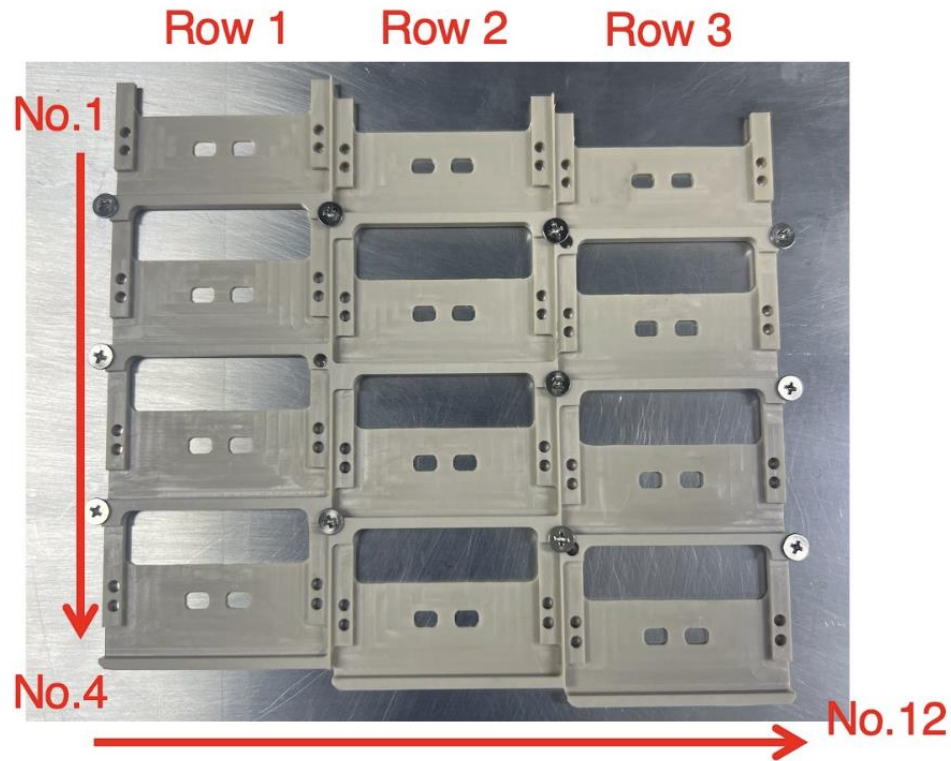

Detector Unit

Yunyun Fan
2025.3.17

Move Gantry from 107 to 108

- Contact with the company to make sure the hardness of the floor of 108 is simimilar to 107
 - Will discuss this week
- Gantry: 500 kg
- Contact with the engineer at IHEP to help move the gantry with pallet truck

Measurement of the DU

- Decide how to measure the planarity of the DU
 - ✓ Ensure the modules fits the DU and safely installed on the cooling plate

Results from the company

1.4126 – 1.5170 mm

Vue de gauche
Echelle : 1:1