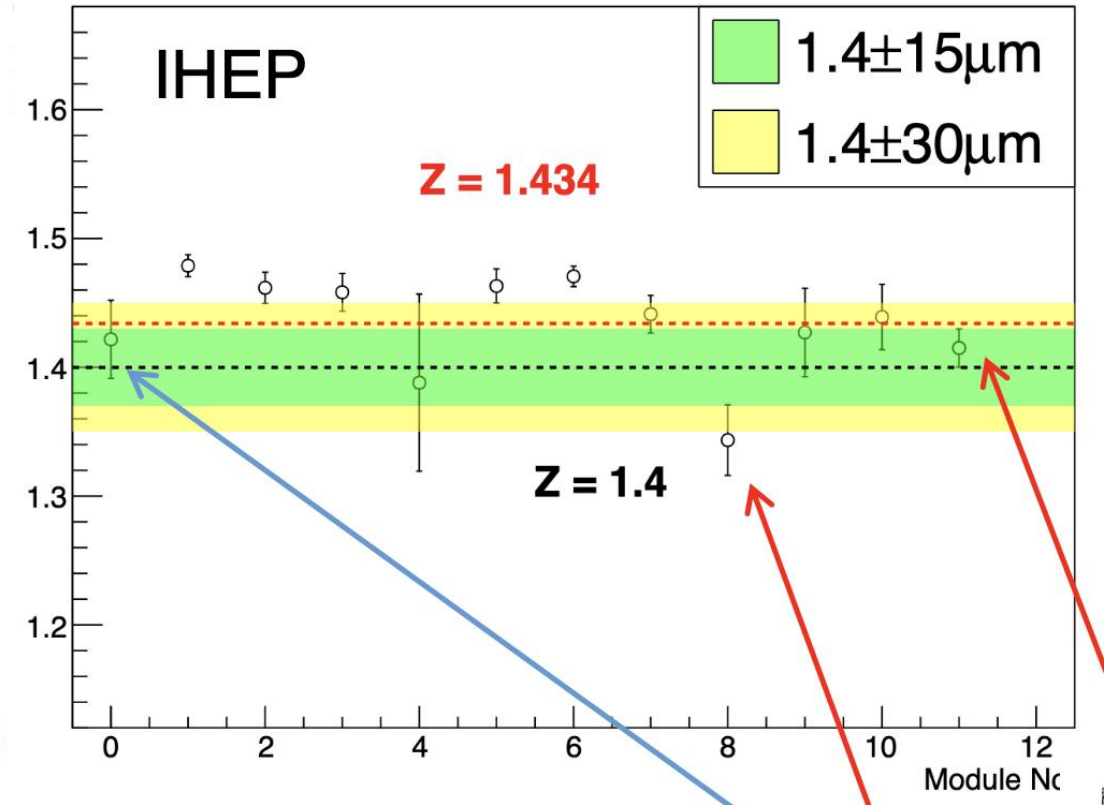

Detector Unit

Yunyun Fan
2025.3.17

Move Gantry from 107 to 108

- Contact with the company to make sure the hardness of the floor of 108 is simimilar to 107
 - Will discuss this week
- Gantry: 500 kg
- Contact with the engineer at IHEP to help move the gantry with pallet truck

Measurement of the DU

- Decide how to measure the planarity of the DU
 - ✓ Ensure the modules fits the DU and safely installed on the cooling plate

Results from the company

1.4126 – 1.5170 mm

Vue de gauche
Echelle : 1:1