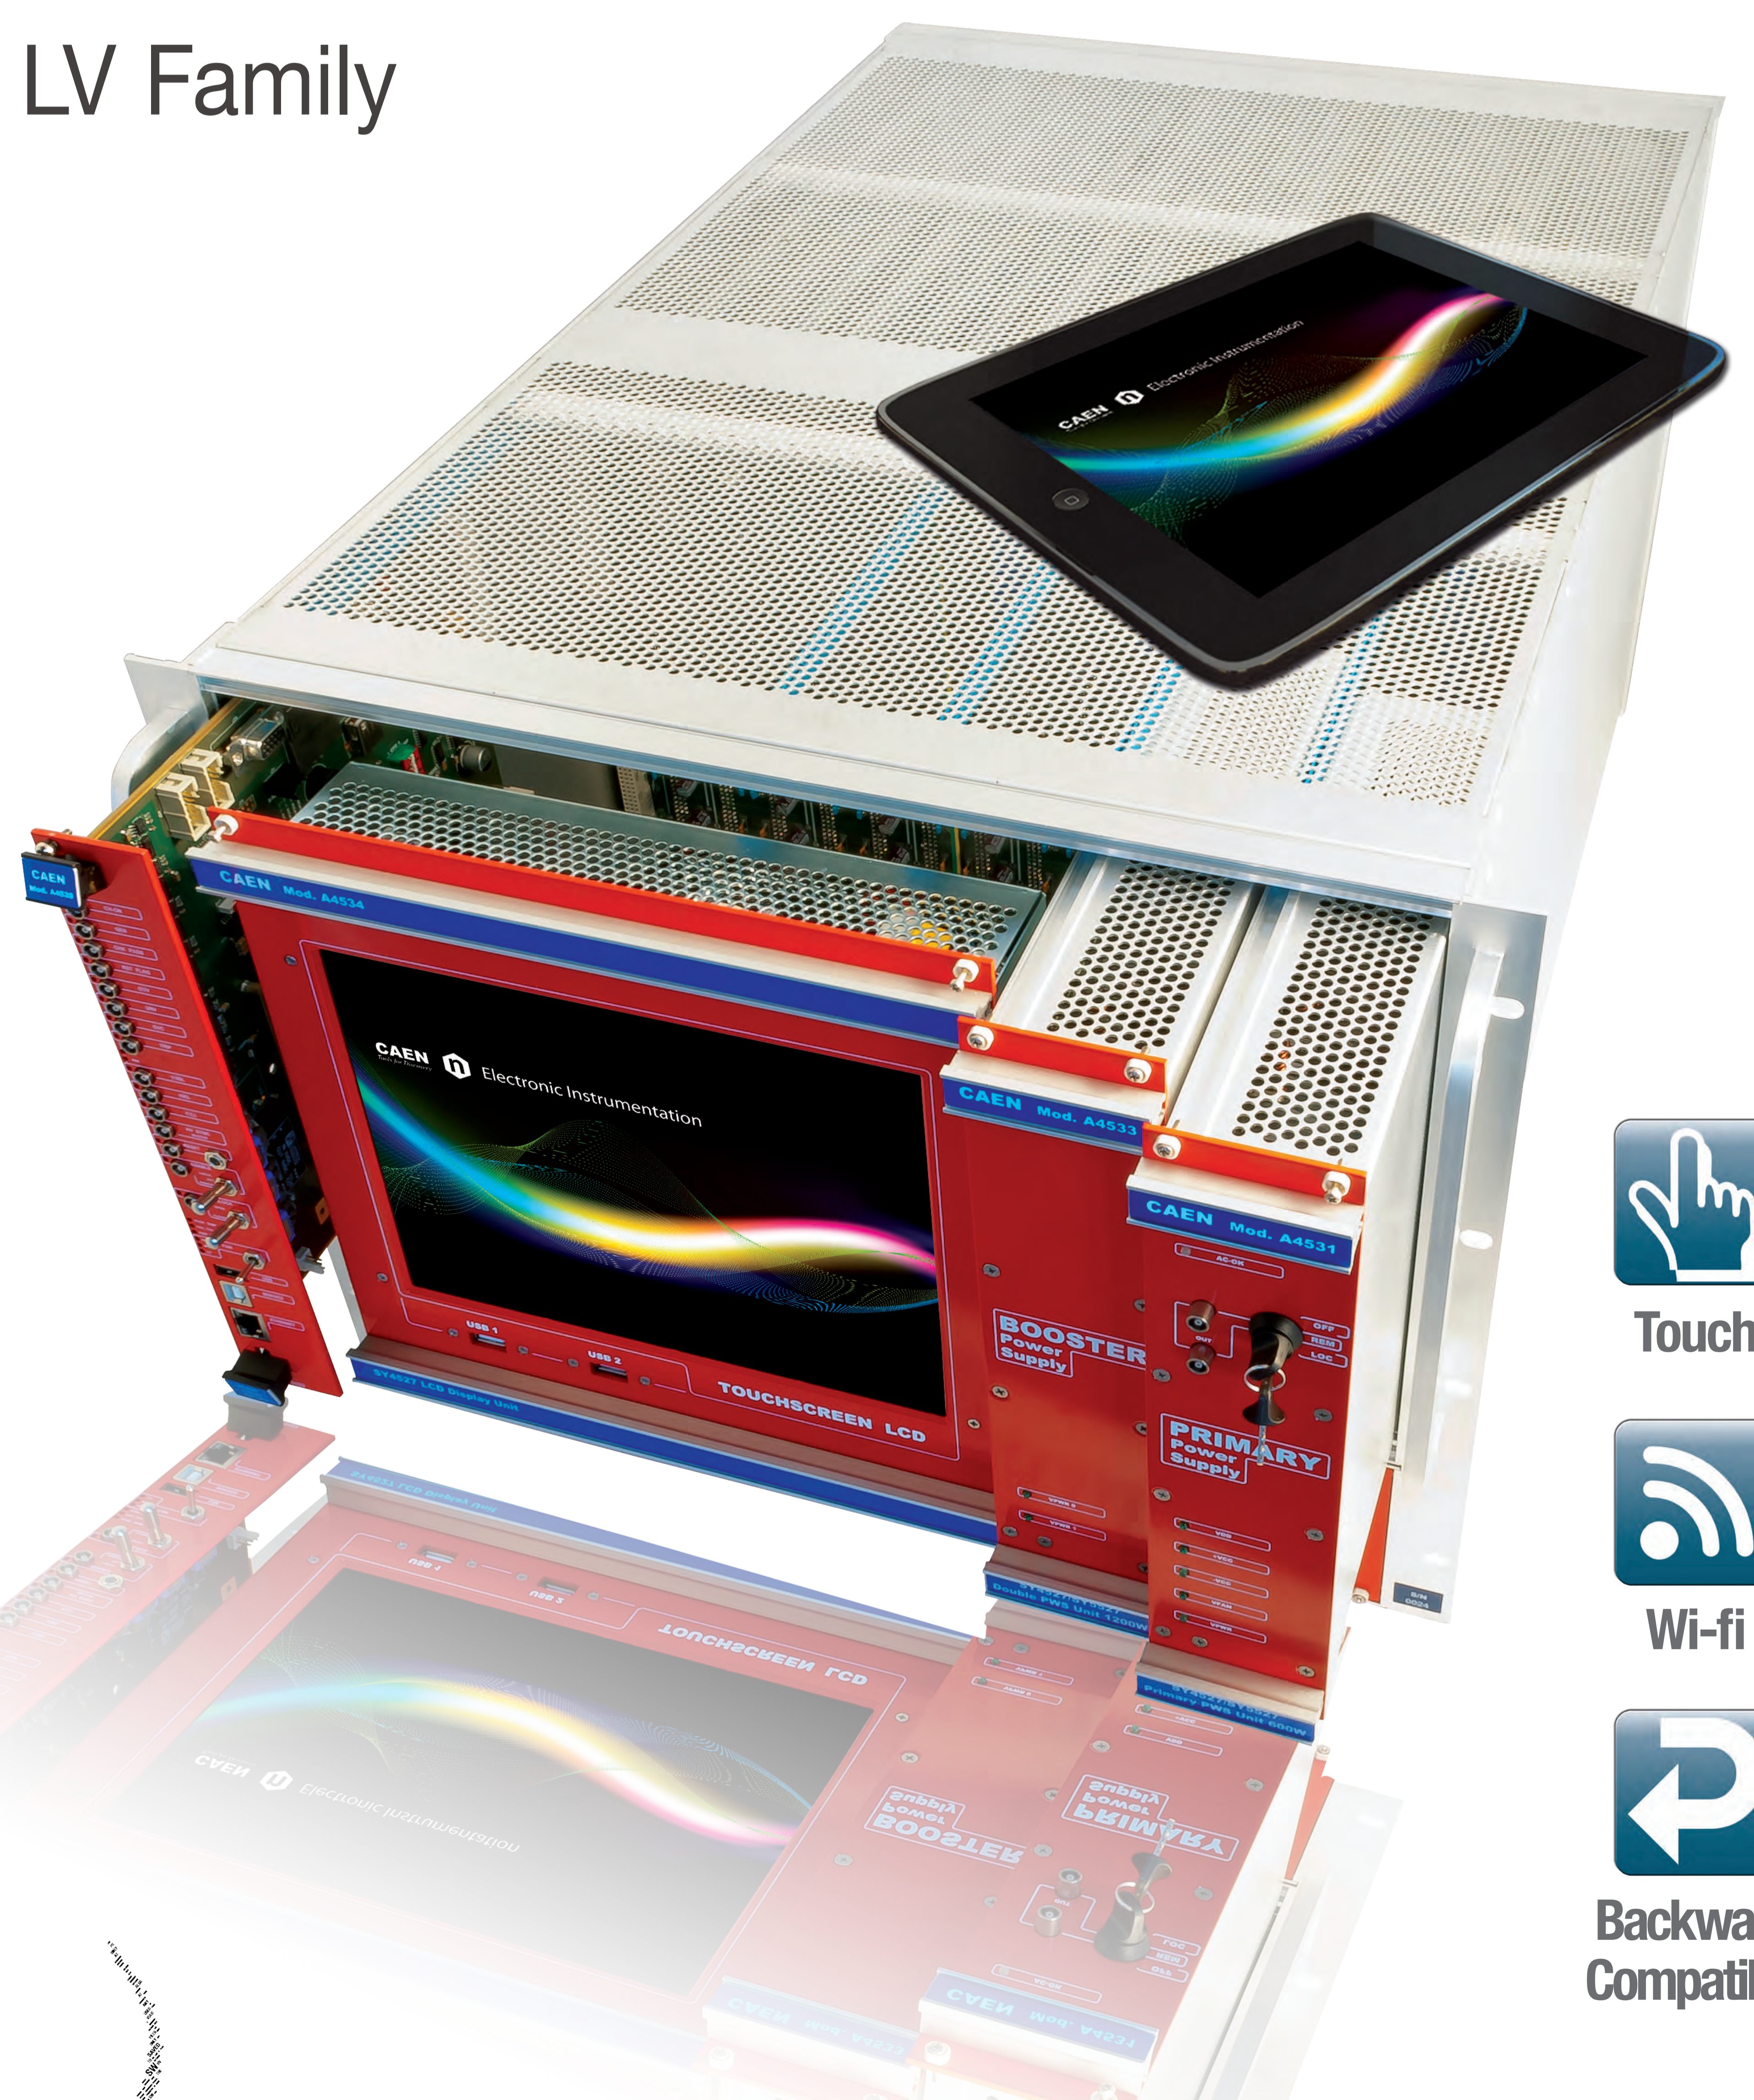

Touch

Wi-fi

Backward
Compatible

www.caen.it