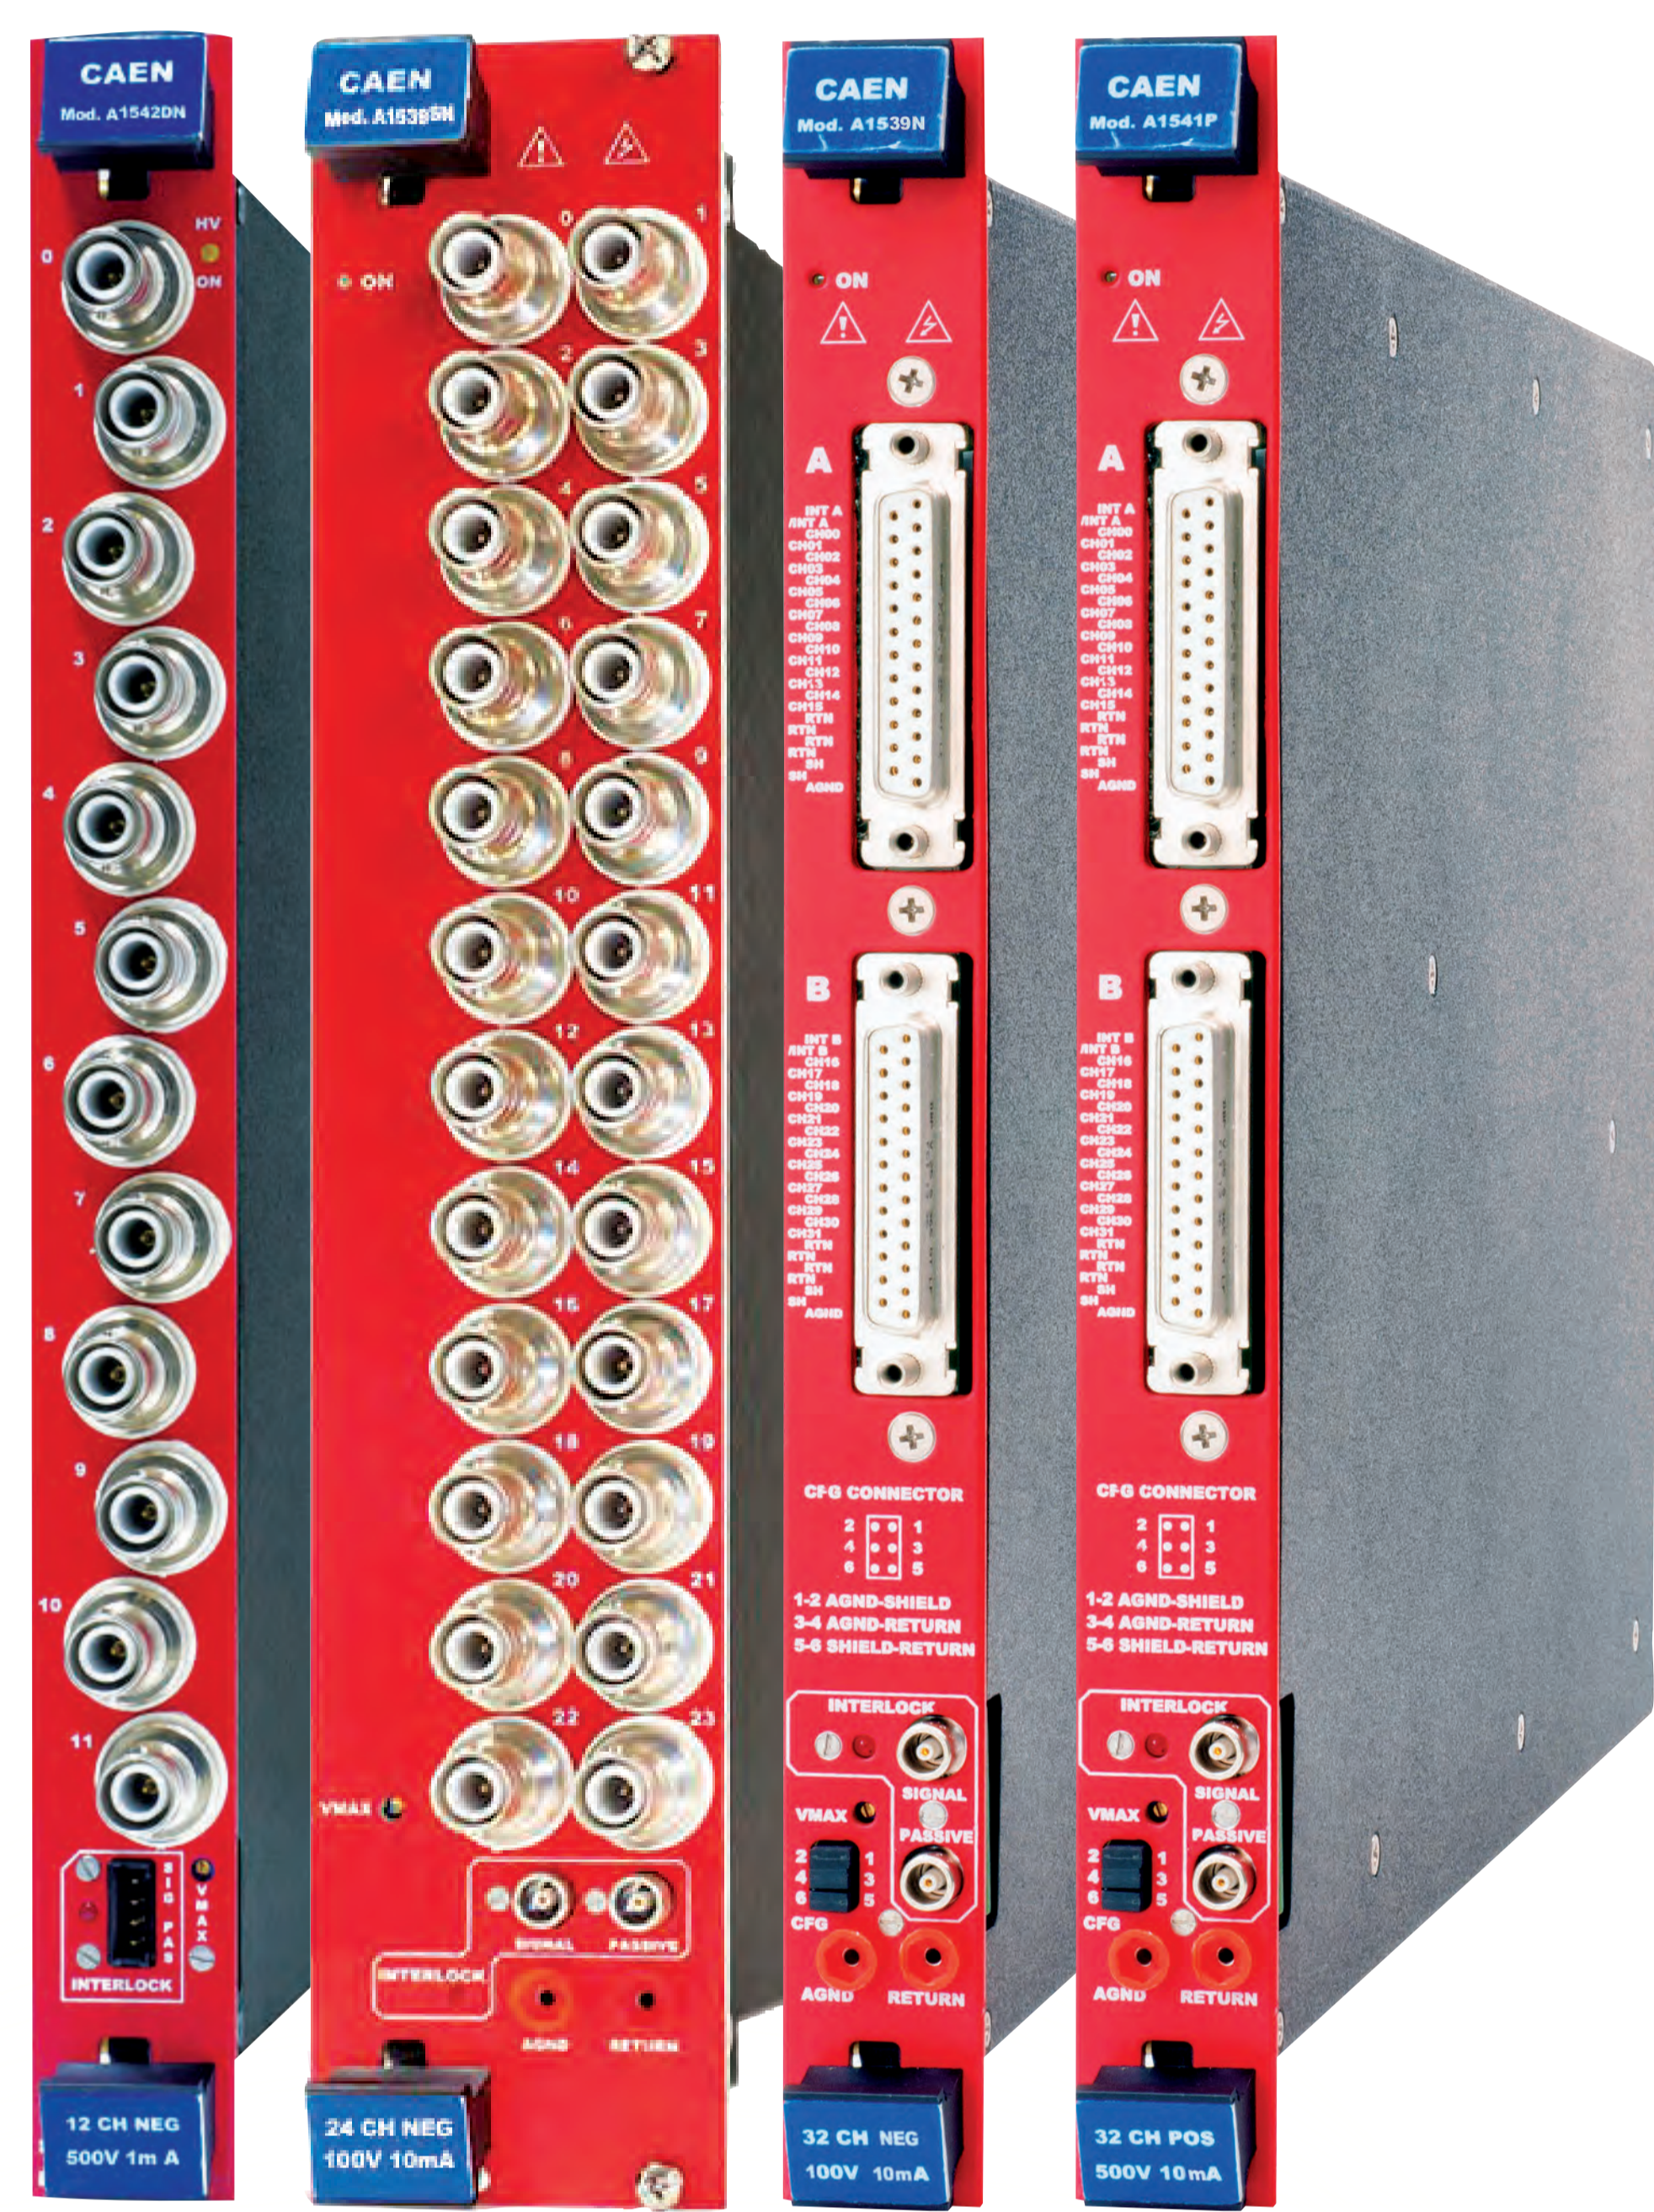

## SY4527 / SY5527 High Voltage and Low Voltage Power Supplies

### A7030 / AG7030

12/24/36/48 Channel 3 kV/1 mA (1.5 W)  
HV Family

### A1560H / A1580H

8/16 Channel 6/8 kV 20  $\mu$ A  
HV Family with Independent Enable

### A1539 / A1540x

12/24/32 Channel  
100/500 V up to 10 mA  
HV Family