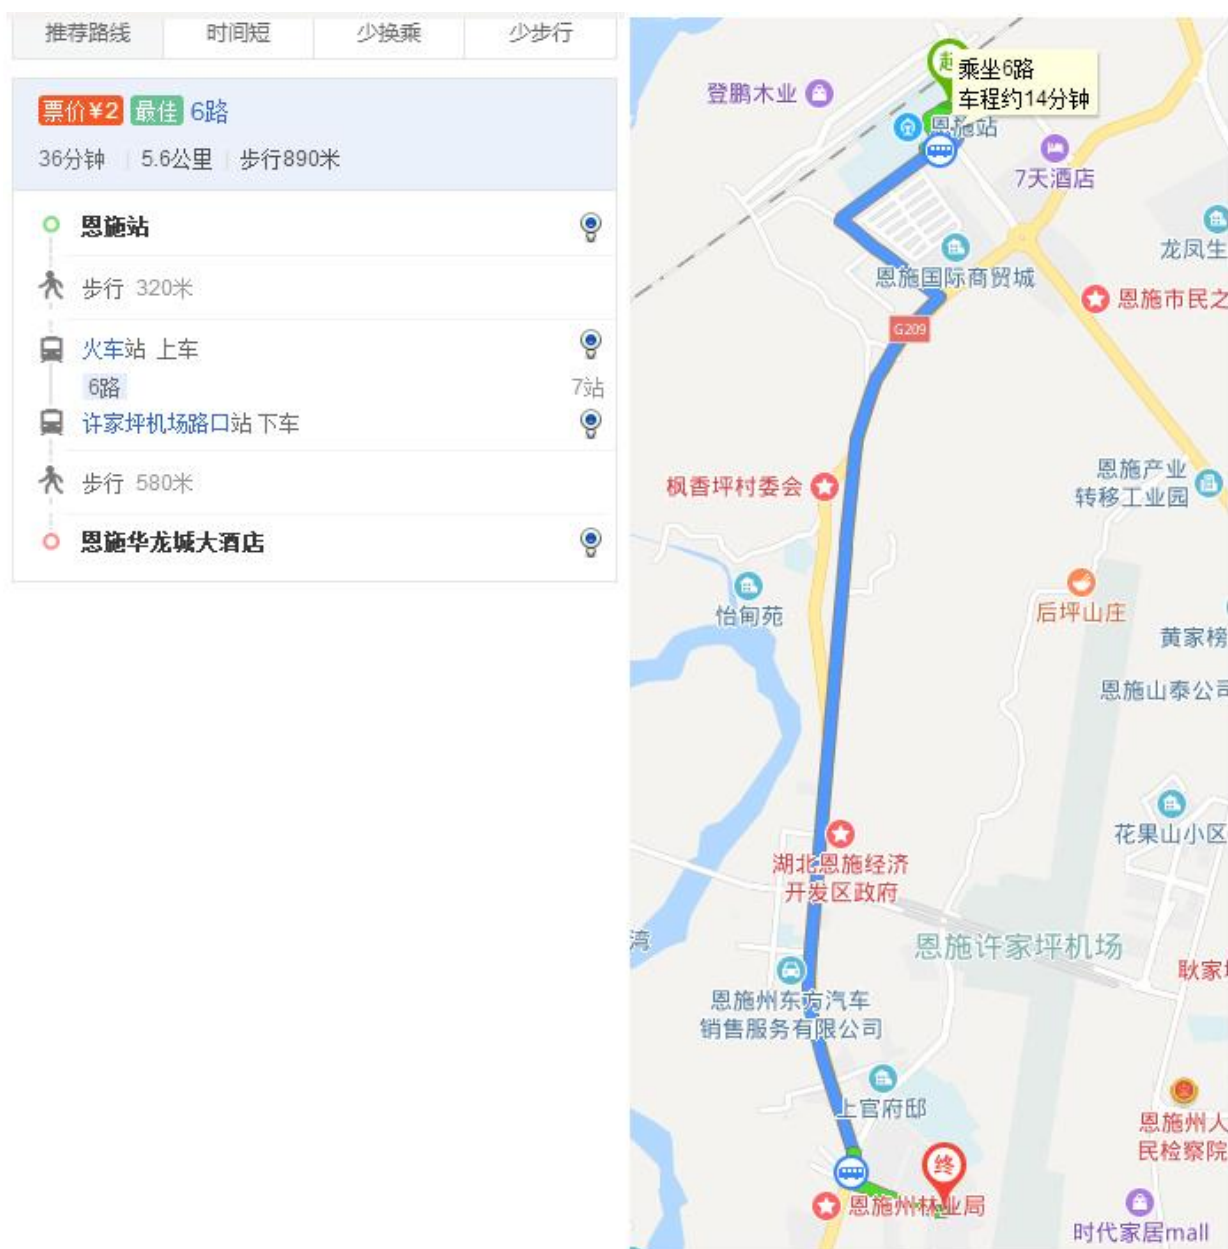

### Location of Department building and Hotels

Enshi Hualongcheng Hotel is located at 469 Shizhou Avenue, adjacent to Enshi Xujiaping Airport.

# Traffic guide

## 1. From Enshi railway station to Hualongcheng hotel

It is 5.6 km from Enshi railway station to Hualongcheng hotel. You can take the No. 6 bus directly from the bus starting station opposite the railway station to the Xujiaping Airport Lukou stop. It takes about 15 minutes and the price is 2 RMB. Hualongcheng Hotel is only 50 meters from the bus stop.

## 2.From Xujiaping airport to Hualongcheng hotel

It is 1.8 km from Xujiaping Airport to Hualongcheng hotel. You can take the No. 18 bus directly from the Airport to the Xujiaping Airport Lukou stop. It takes about 5 minutes and the price is 2 RMB. Hualongcheng Hotel is only 50 meters from the bus stop.